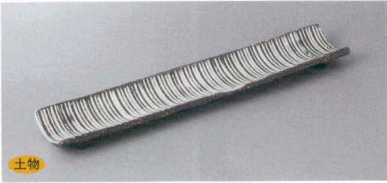

| | | |
|-----------|-------------|--------------|
| パンフレット番号 | 問合せ先 | 電話番号 |
| 20443-176 | 株式会社クイックパック | 0564-59-3525 |

176 付出皿 Appetizer plate

Sashimi bowl - Seasoned dish bowl
Medium bowl - Multi-size bowl
Small bowl - Mini dish for appetizer
Sham bowl - Tiny bowl
Lidded bowl - Small suction cup
Shokado bento dish - Lidded bowl - Small suction cup
Lidded bowl for steamed dish - Earthen vessel for steamed dish
Appetizer dish
Appetizer plate - Rectangular plate - Dip plate
Tempura Plate / Small bowl for tempura sauce - Small bowl for tempura sauce
Kumi plate - Japanese plate - Serving plate - Small plate
Large dish - Hors d'oeuvre
Large bowl - Warp
Sake goods - Multi cup - Sake cup - Sake - Chawan - Admury

176-1-45F 6,700円 伊賀筋紋折紙手造り付皿 35.5×10.5×2cm

176-2-45F 6,300円 黒化粧竹割(手造)付皿 39.3×7.5×3.2cm

176-3-1F 4,000円 総織部笹皿 38.5×10.8×4.3cm

176-4-1F 2,600円 総織部笹型付皿 29.5×8.5×3.3cm

176-5-45F 4,750円 伊賀 焼締細付皿 手造 29.5×8.5×2cm