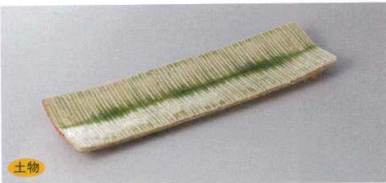

| | | |
|-----------|-------------|--------------|
| パンフレット番号 | 問合せ先 | 電話番号 |
| 20443-176 | 株式会社クイックパック | 0564-59-3525 |

176 付出皿 Appetizer plate

Sashimi bowl - Seasoned dish bowl
Medium bowl - Multi-size bowl
Small bowl - Mini dish for appetizer
Sham bowl - Tiny bowl
Lidded bowl - Small suction cup
Shokado bento dish - Lidded bowl - Small suction cup
Lidded bowl for steamed dish - Earthen vessel for steamed dish
Appetizer dish
Appetizer plate - Rectangular plate - Dip plate
Tempura Plate / Small bowl for tempura sauce - Small bowl for tempura sauce
Kumi plate - Japanese plate - Serving plate - Small plate
Large dish - Hors d'oeuvre
Large bowl - Warp
Sake goods - Multi cup - Sake cup - Sake - Chawan - Admury

176-1-45F 6,700円 伊賀筋紋折紙手造り付皿 35.5×10.5×2cm

176-2-45F 6,300円 黒化粧竹割(手造)付皿 39.3×7.5×3.2cm

176-3-1F 4,000円 総織部笹皿 38.5×10.8×4.3cm

176-4-1F 2,600円 総織部笹型付皿 29.5×8.5×3.3cm

176-5-45F 4,750円 伊賀 焼締細付皿 手造 29.5×8.5×2cm