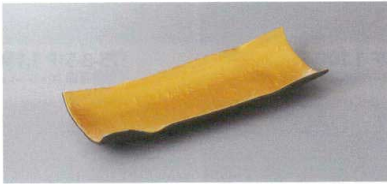

| | | |
|-----------|-------------|--------------|
| パンフレット番号 | 問合せ先 | 電話番号 |
| 20443-176 | 株式会社クイックパック | 0564-59-3525 |

176 付出皿 Appetizer plate

Sashimi bowl - Seasoned dish bowl
Medium bowl - Multi-size bowl
Small bowl - Mini dish for appetizer
Sham bowl - Tiny bowl
Lidded bowl - Small suction cup
Shokado bento dish - Lidded bowl - Small suction cup
Lidded bowl for steamed dish - Earthen vessel for steamed dish
Appetizer dish
Appetizer plate - Rectangular plate - Dip plate
Tempura Plate / Small bowl for tempura sauce - Small bowl for tempura sauce
Kumi plate - Japanese plate - Serving plate - Small plate
Large dish - Hors d'oeuvre
Large bowl - Warp
Sake goods - Multi cup - Sake cup - Sake - Chawan - Admury

176-1-45F 6,700円 伊賀筋紋折紙手造り付皿 35.5×10.5×2cm

176-2-45F 6,300円 黒化粧竹割(手造)付皿 39.3×7.5×3.2cm

176-3-1F 4,000円 総織部笹皿 38.5×10.8×4.3cm

176-4-1F 2,600円 総織部笹型付皿 29.5×8.5×3.3cm

176-5-45F 4,750円 伊賀 焼締細付皿 手造 29.5×8.5×2cm