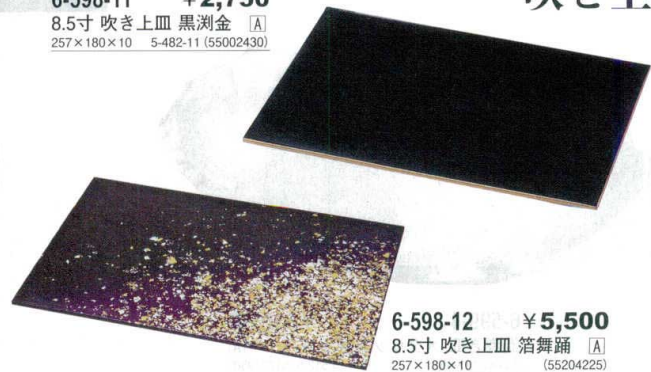

吹き上皿

6-598-12 ¥5,500
8.5寸 吹き上皿 箔舞踊 [A]
257 × 180 × 10 (55204225)