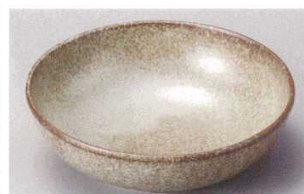

07119-559 緑彩向付
2,050円 50入 (15.7×4.3cm)

07120-459 天目鉄鉢向付
1,900円 50入 (15.7×5.6cm)

07121-109 金結晶両上り5.0小鉢
1,600円 89入 (15.7×9.2×5.8cm)

07122-109 いぶし丸紋三ッ足5.0鉢
1,000円 75入 (15.5×5cm)

07123-579 イラボ16cmボール
660円 70入 (15.8×5cm)

07124-209 藍十草生盛
550円 80入 (15.5×4.8cm)

- Large bowl
- Sashimi bowl
- Small bowl
- Tiny bowl
Shokado bento
- Lidded bowl
- Lidded bowl for
Steamed dish
- Large plate
- Round/
long plate
(large)
- Square
plate
(large)
- Long plate
(large)
- Rectangle/
Appetizer
plate
(large)
- Round
plate
(middle)
- Tempura
plate
Small
bowl
- Round
plate
(small)
- Square
plate
(middle)
- Square/
Appetizer
plate
(small)
- Long plate
(middle)
Appetizer
plate
- Rectangle/
Appetizer
plate
(middle)
- Plate
- Small
plate
- Small
plate