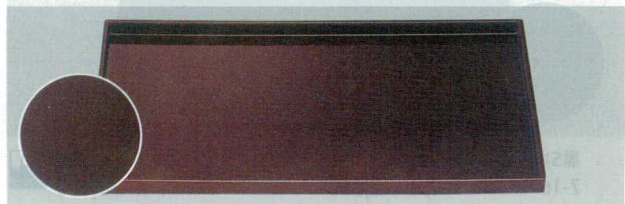

チーク木目弱SL

7-17-37 (50309060) 尺3 ¥3,300  
7-17-38 (50309070) 尺4 ¥3,850  
7-17-39 (50309080) 尺5 ¥4,650

尺8飛龍盆

尺8 : 556×295×25

7-17-40 (14000110) 黒塗

¥5,200

7-17-41 (50304340) 溜SH塗

¥6,800