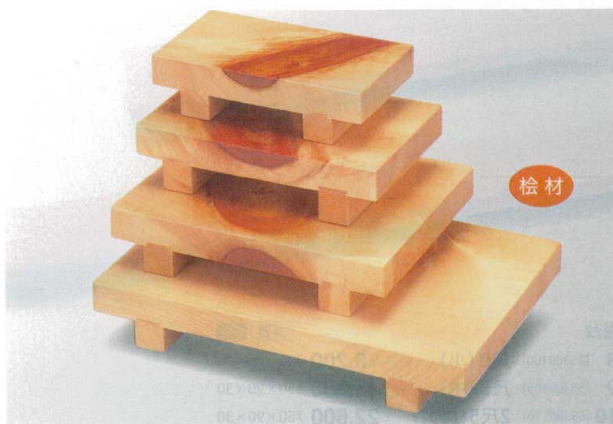

盛込桶

盛込舟

桧節付盛込皿 (直運) 木
7-631-5 (53252010) 7寸 ¥4,300 210×120×27
7-631-6 (53252020) 8寸 ¥5,200 240×150×27
7-631-7 (53252030) 9寸 ¥8,050 270×180×27
7-631-8 (53252031) 尺0 ¥12,900 300×210×30

柾目桧盛込皿

柾目桧盛込皿 (直運) 木
7-631-9 (53281330) 7寸(細手) ¥4,400 212×120×27
7-631-10 (53281340) 7寸 ¥5,200 212×151×27
7-631-11 (53281350) 8寸 ¥5,500 242×151×27
7-631-12 (53281360) 9寸 ¥7,800 271×181×27

桧節付台

桧節付台 (直運) 木
7-631-13 (55004980) 7寸×4寸 ¥4,500 210×120×60
7-631-14 (55004990) 7寸×5寸 ¥5,300 210×150×60
7-631-15 (55005000) 8寸×5寸 ¥5,700 240×150×60
7-631-16 (55005010) 8寸×6寸 ¥6,900 240×180×60
7-631-17 (55005020) 9寸×6寸 ¥8,100 270×180×60
7-631-18 (55005030) 9寸×7寸 ¥9,300 270×210×60
7-631-19 (55005040) 尺0×6寸 ¥10,500 300×180×60
7-631-20 (55005050) 尺0×8寸 ¥14,500 300×240×60
7-631-21 (55005060) 尺2×8寸 ¥18,500 360×240×60
7-631-22 (55005070) 尺2×尺0 ¥23,000 360×300×60
7-631-23 (55005080) 尺5×尺0 ¥27,000 450×300×60