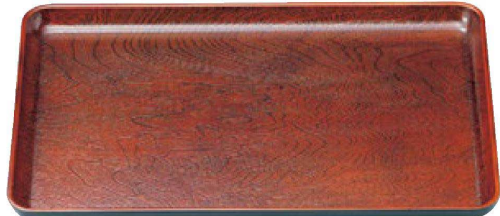

長角木目隅切盆

③ A 長角木目隅切盆 溜
B-12-66 尺2寸 ¥1,950 (36.8×27.4×2) 榫60
B-12-67 尺3寸 ¥2,350 (39.6×29.6×2) 榫40

④ A 長角木目隅切盆 栃
B-12-68 尺2寸 ¥3,200 (36.8×27.4×2) 榫60
B-12-69 尺3寸 ¥3,500 (39.6×29.6×2) 榫40

雪斎木目盆

⑤ A 雪斎木目盆 溜 ノンスリップ加工
B-12-5 尺2寸 ¥2,400 (36.6×25.6×2.3) 榫40
B-12-6 尺3寸 ¥2,700 (39.5×27.3×2.4) 榫40
B-12-7 尺4寸 ¥3,350 (42.5×29.6×2.4) 榫40
B-12-8 尺5寸 ¥4,050 (45.8×31.9×2.7) 榫30

⑥ A 雪斎木目盆 栃
B-12-9 尺2寸 ¥3,300 (36.6×25.6×2.3) 榫40
B-12-10 尺3寸 ¥3,650 (39.5×27.3×2.4) 榫40
B-12-11 尺4寸 ¥4,350 (42.5×29.6×2.4) 榫40
B-12-12 尺5寸 ¥5,200 (45.8×31.9×2.7) 榫30

布目盆

⑦ A 美笠布目盆 溜
1-104-6 8.5寸 ¥800 (25.4×18.2×1.3) 榫100
1-67-4 尺1.5寸 ¥1,650 (34.4×24.6×1.8) 榫50
1-67-5 尺3寸 ¥2,050 (38.8×27.8×2) 榫40
B-2-52 尺4寸 ¥2,450 (41.9×29.9×2.1) 榫30
1-67-6 尺5寸 ¥2,700 (44.8×32×2.3) 榫30