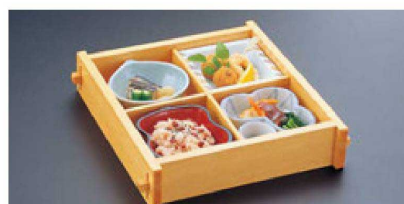

9 困雑貨弁当 (本体のみ)
1-315-1 ¥15,000 (26.3×26.3×6.5) 櫃20
 [A] [B] [TA] 隅切角鉢 新青磁 ¥1,100
 [C] [M] 丸鉢 白木内黒 ¥1,200
 [D]

10 困松花堂弁当 (本体のみ)
1-315-3 ¥14,500 (27.8×27.8×6.5) 櫃20
 [A] [A] D.X角鉢 黒天朱 ¥700
 [B]
 [C] [A] 五角鉢 朱内金 ¥1,150
 [D]