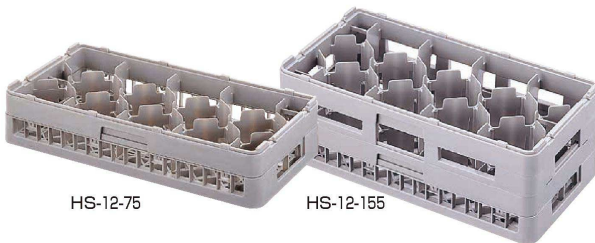

③ 弁慶 12仕切り ステムウェアラック (IGL-83)

	型 式	仕切り内寸法 (mm)	有効深さ (mm)	外形高さ (mm)	質量 (kg)	
	9-1271-0301	HS-12-75	70	105	1.10	¥ 5,900
	9-1271-0302	HS-12-95	90	125	1.50	¥ 7,900
	9-1271-0303	HS-12-115	110	145	1.60	¥ 8,400
	9-1271-0304	HS-12-125	120	155	1.70	¥ 9,100
	9-1271-0305	HS-12-135	130	165	1.75	¥ 9,300
	9-1271-0306	HS-12-145	140	175	1.80	¥ 9,800
	9-1271-0307	HS-12-155	150	185	1.85	¥ 10,000
	9-1271-0308	HS-12-165	160	195	2.10	¥ 10,200
	9-1271-0309	HS-12-175	170	205	2.20	¥ 10,500
	9-1271-0310	HS-12-185	180	215	2.30	¥ 11,800
	9-1271-0311	HS-12-195	190	225	2.35	¥ 12,000
	9-1271-0312	HS-12-215	210	245	2.40	¥ 13,500
	9-1271-0313	HS-12-225	220	255	2.48	¥ 14,000
	9-1271-0314	HS-12-235	230	265	2.50	¥ 14,500
	9-1271-0315	HS-12-245	240	275	2.58	¥ 14,900
	9-1271-0316	HS-12-255	250	285	2.90	¥ 15,100
	9-1271-0317	HS-12-275	270	305	2.89	¥ 15,600