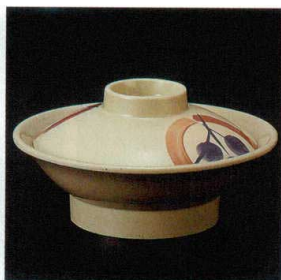

④ W-62-1-7 14cm深皿
[S-PW-62] 142φ×32(120) ¥1,030

⑤ W-82-1-7 そば丼
[S-PW-82] 175φ×86(30) 1,125ml ¥2,840★

⑥ W-81-1-7 乱筋丼(小)
[S-PW-81] 164φ×79(30) 880ml ¥1,640

⑦ W-107-1-7 うどん丼
[S-PW-107] 173φ×69(40) 690ml ¥2,030

⑧ W-120-1-7 飯茶碗(大)(身)
[S-PW-120] 144φ×60(60) 550ml ¥1,310

⑨ W-105-1-7 茶漬丼(身)
[S-PW-105] 160φ×69(60) 400ml ¥1,750

⑩ W-33-1-7 煮物碗(身)
[S-PW-33] 165φ×55(30) 350ml ¥1,750

⑪ W-101-1-7 煮物鉢
[S-PW-101] 147φ×56(42) 580ml ¥1,470