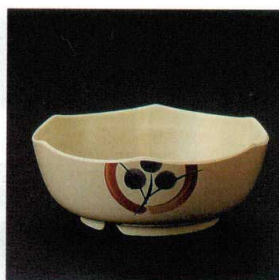

④ W-62-1-7 14cm深皿
[S-PW-62] 142φ×32(120) ¥1,030

⑤ W-82-1-7 そば丼
[S-PW-82] 175φ×86(30) 1,125ml ¥2,840★

⑥ W-81-1-7 乱筋丼(小)
[S-PW-81] 164φ×79(30) 880ml ¥1,640

⑦ W-107-1-7 うどん丼
[S-PW-107] 173φ×69(40) 690ml ¥2,030

⑧ W-120-1-7 飯茶碗(大)(身)
[S-PW-120] 144φ×60(60) 550ml ¥1,310

⑨ W-105-1-7 茶漬丼(身)
[S-PW-105] 160φ×69(60) 400ml ¥1,750

⑩ W-33-1-7 煮物碗(身)
[S-PW-33] 165φ×55(30) 350ml ¥1,750

⑪ W-101-1-7 煮物鉢
[S-PW-101] 147φ×56(42) 580ml ¥1,470