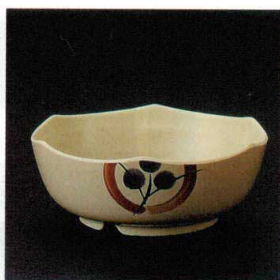

④ W-62-1-7 14cm深皿
[S-PW-62] 142φ×32(120) ¥1,030

⑤ W-82-1-7 そば丼
[S-PW-82] 175φ×86(30) 1,125ml ¥2,840★

⑥ W-81-1-7 乱筋丼(小)
[S-PW-81] 164φ×79(30) 880ml ¥1,640

⑦ W-107-1-7 うどん丼
[S-PW-107] 173φ×69(40) 690ml ¥2,030

⑧ W-120-1-7 飯茶碗(大)(身)
[S-PW-120] 144φ×60(60) 550ml ¥1,310

⑨ W-105-1-7 茶漬井(身)
[S-PW-105] 160φ×69(60) 400ml ¥1,750

⑩ W-33-1-7 煮物碗(身)
[S-PW-33] 165φ×55(30) 350ml ¥1,750

⑪ W-101-1-7 煮物鉢
[S-PW-101] 147φ×56(42) 580ml ¥1,470