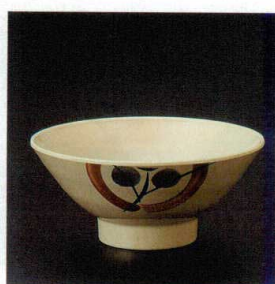

④ W-62-1-7 14cm深皿
[S-PW-62] 142φ×32(120) ¥1,030

⑤ W-82-1-7 そば丼
[S-PW-82] 175φ×86(30) 1,125ml ¥2,840★

⑥ W-81-1-7 乱筋丼(小)
[S-PW-81] 164φ×79(30) 880ml ¥1,640

⑦ W-107-1-7 うどん丼
[S-PW-107] 173φ×69(40) 690ml ¥2,030

⑧ W-120-1-7 飯茶碗(大)(身)
[S-PW-120] 144φ×60(60) 550ml ¥1,310

⑨ W-105-1-7 茶漬井(身)
[S-PW-105] 160φ×69(60) 400ml ¥1,750

⑩ W-33-1-7 煮物碗(身)
[S-PW-33] 165φ×55(30) 350ml ¥1,750

⑪ W-101-1-7 煮物鉢
[S-PW-101] 147φ×56(42) 580ml ¥1,470