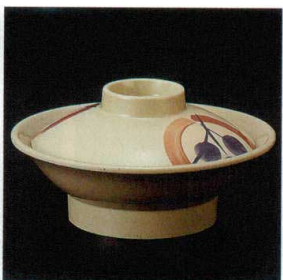

④ W-62-1-7 14cm深皿
[S-PW-62] 142φ×32(120) ¥1,030

⑤ W-82-1-7 そば丼
[S-PW-82] 175φ×86(30) 1,125ml ¥2,840★

⑥ W-81-1-7 乱筋丼(小)
[S-PW-81] 164φ×79(30) 880ml ¥1,640

⑦ W-107-1-7 うどん丼
[S-PW-107] 173φ×69(40) 690ml ¥2,030

⑧ W-120-1-7 飯茶碗(大)(身)
[S-PW-120] 144φ×60(60) 550ml ¥1,310

⑨ W-105-1-7 茶漬井(身)
[S-PW-105] 160φ×69(60) 400ml ¥1,750

⑩ W-33-1-7 煮物碗(身)
[S-PW-33] 165φ×55(30) 350ml ¥1,750

⑪ W-101-1-7 煮物鉢
[S-PW-101] 147φ×56(42) 580ml ¥1,470