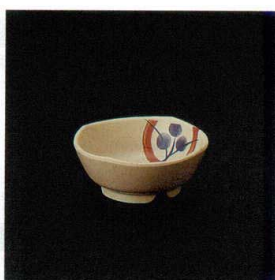

④ W-62-1-7 14cm深皿
[S-PW-62] 142φ×32(120) ¥1,030

⑤ W-82-1-7 そば丼
[S-PW-82] 175φ×86(30) 1,125ml ¥2,840★

⑥ W-81-1-7 乱筋丼(小)
[S-PW-81] 164φ×79(30) 880ml ¥1,640

⑦ W-107-1-7 うどん丼
[S-PW-107] 173φ×69(40) 690ml ¥2,030

⑧ W-120-1-7 飯茶碗(大)(身)
[S-PW-120] 144φ×60(60) 550ml ¥1,310

⑨ W-105-1-7 茶漬井(身)
[S-PW-105] 160φ×69(60) 400ml ¥1,750

⑩ W-33-1-7 煮物碗(身)
[S-PW-33] 165φ×55(30) 350ml ¥1,750

⑪ W-101-1-7 煮物鉢
[S-PW-101] 147φ×56(42) 580ml ¥1,470