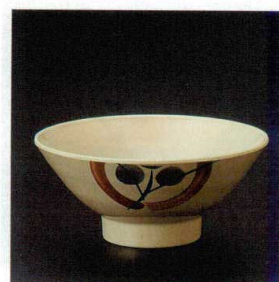

④ W-62-1-7 14cm深皿
[S-PW-62] 142φ×32(120) ¥1,030

⑤ W-82-1-7 そば丼
[S-PW-82] 175φ×86(30) 1,125ml ¥2,840★

⑥ W-81-1-7 乱筋丼(小)
[S-PW-81] 164φ×79(30) 880ml ¥1,640

⑦ W-107-1-7 うどん丼
[S-PW-107] 173φ×69(40) 690ml ¥2,030

⑧ W-120-1-7 飯茶碗(大)(身)
[S-PW-120] 144φ×60(60) 550ml ¥1,310

⑨ W-105-1-7 茶漬丼(身)
[S-PW-105] 160φ×69(60) 400ml ¥1,750

⑩ W-33-1-7 煮物碗(身)
[S-PW-33] 165φ×55(30) 350ml ¥1,750

⑪ W-101-1-7 煮物鉢
[S-PW-101] 147φ×56(42) 580ml ¥1,470