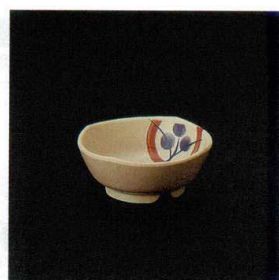

④ W-62-1-7 14cm深皿
[S-PW-62] 142φ×32(120) ¥1,030

⑤ W-82-1-7 そば丼
[S-PW-82] 175φ×86(30) 1,125ml ¥2,840★

⑥ W-81-1-7 乱筋丼(小)
[S-PW-81] 164φ×79(30) 880ml ¥1,640

⑦ W-107-1-7 うどん丼
[S-PW-107] 173φ×69(40) 690ml ¥2,030

⑧ W-120-1-7 飯茶碗(大)(身)
[S-PW-120] 144φ×60(60) 550ml ¥1,310

⑨ W-105-1-7 茶漬丼(身)
[S-PW-105] 160φ×69(60) 400ml ¥1,750

⑩ W-33-1-7 煮物碗(身)
[S-PW-33] 165φ×55(30) 350ml ¥1,750

⑪ W-101-1-7 煮物鉢
[S-PW-101] 147φ×56(42) 580ml ¥1,470