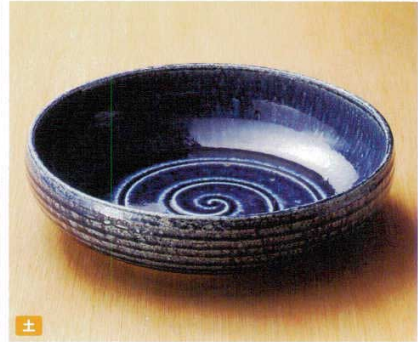

00503-309 紺青尺大鉢
17,600円 5入 (32.5×8.5cm)